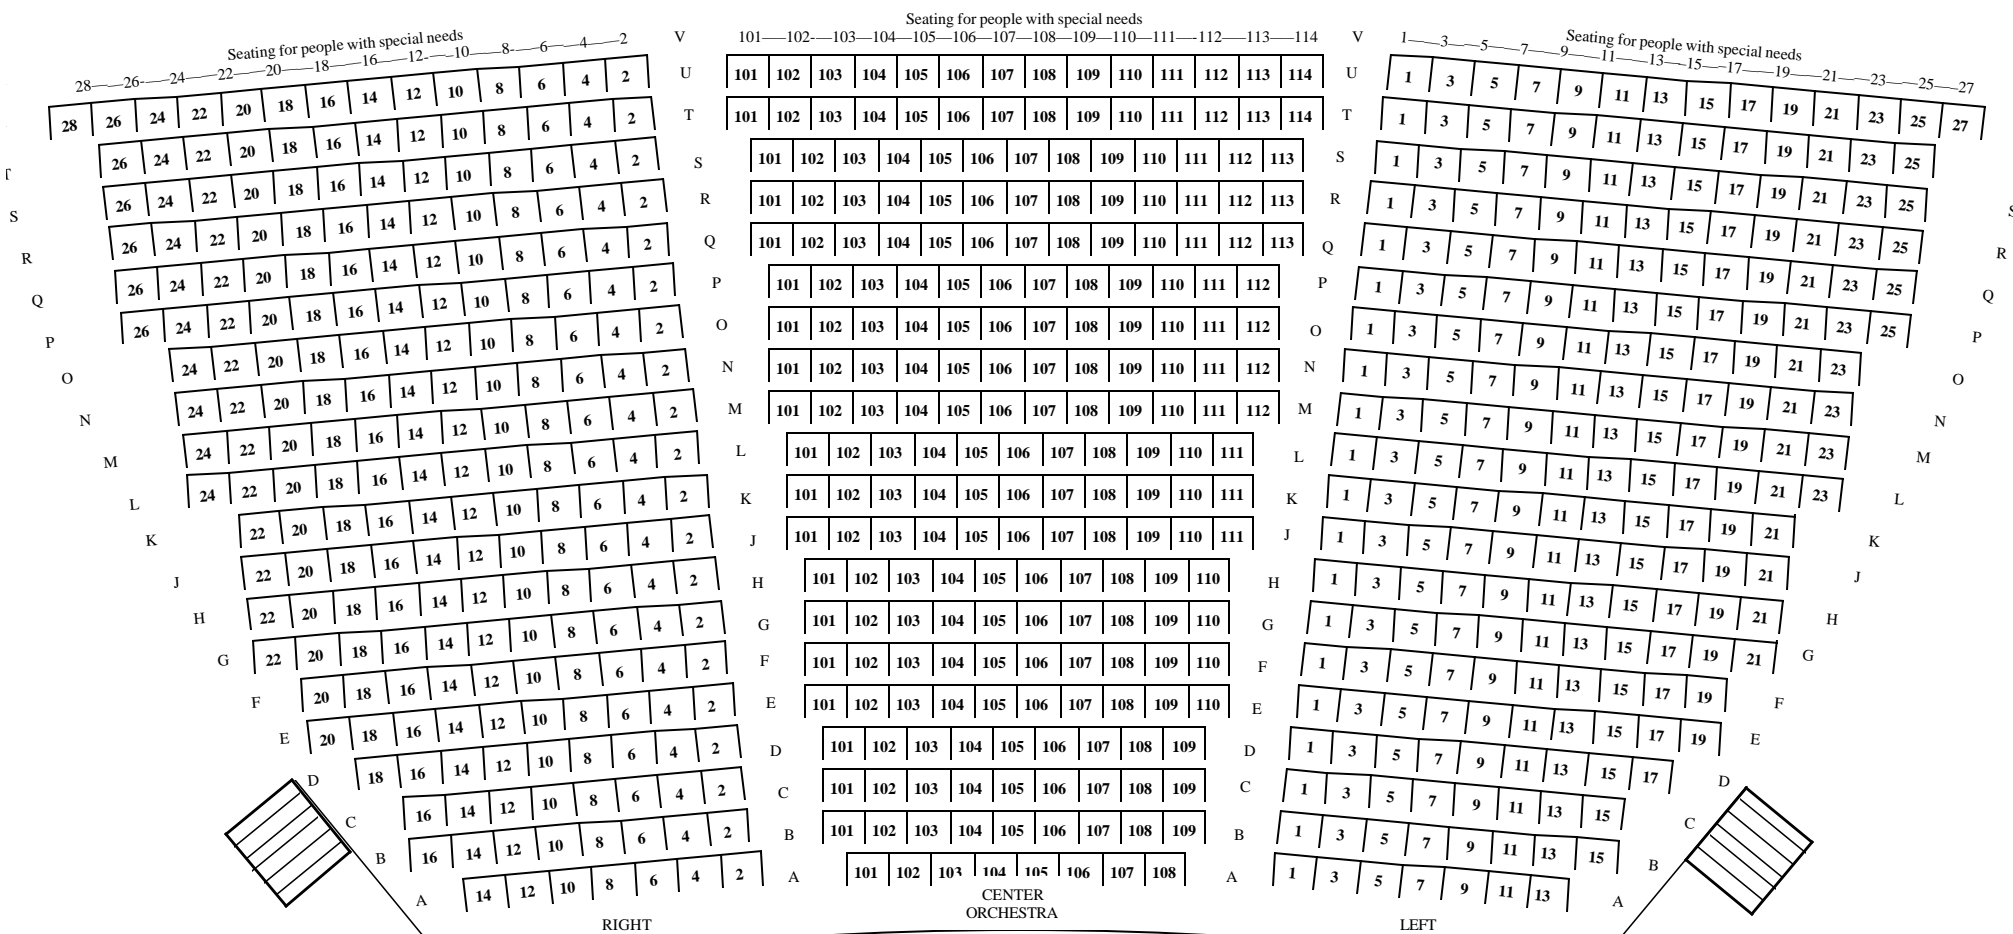

UPPER BALCONY

MEZZANINE

TEIKYO LORETTO HEIGHTS THEATER
Seating Diagram